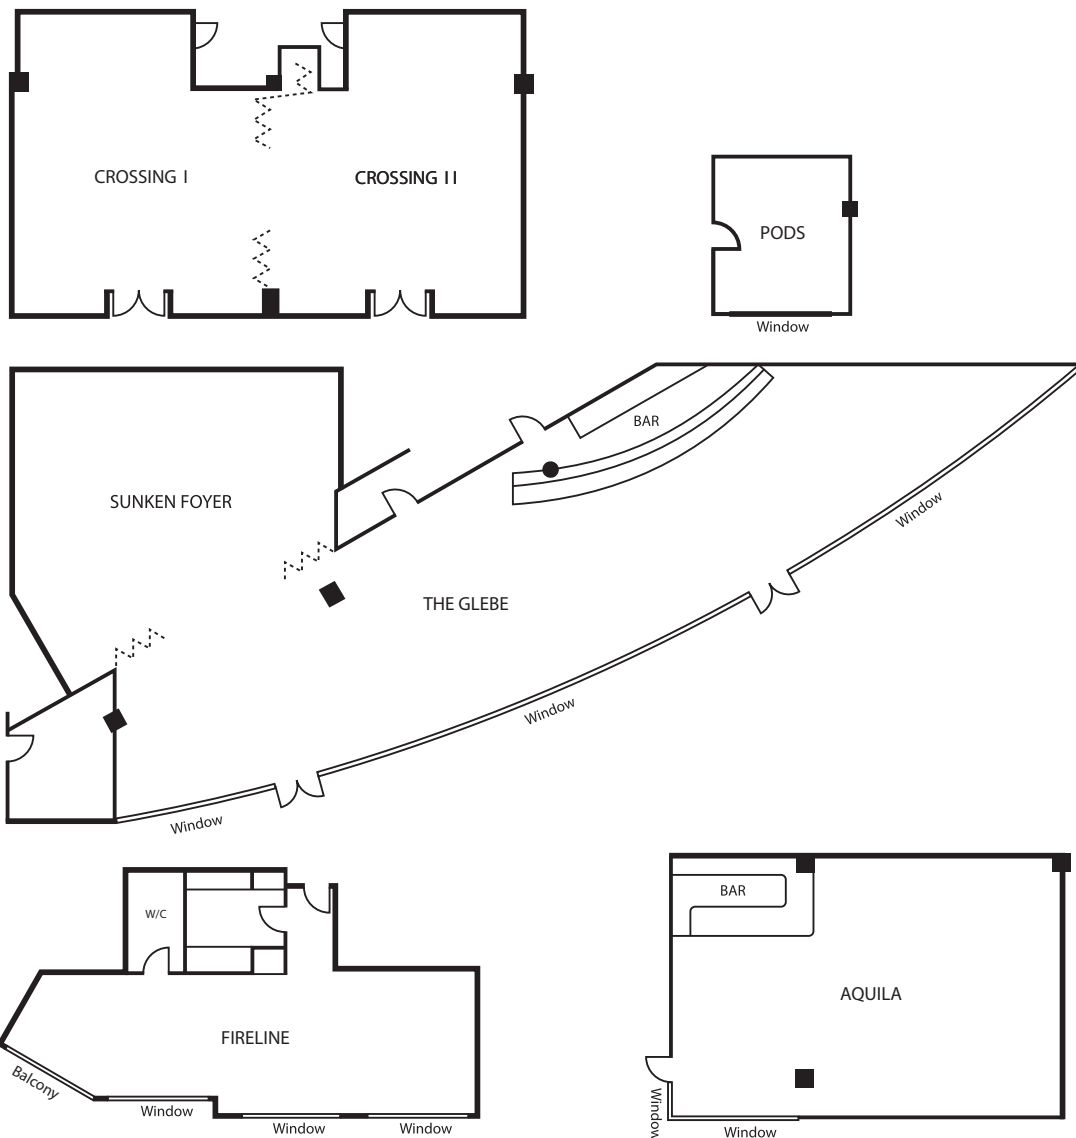

MEETINGS AND EVENTS

Offering six versatile event rooms designed for maximum functionality, Crowne Plaza Canberra is ideal for meetings, conferences, seminars, dinners and more. Innovative set ups, themed catering breaks, extensive local activities and an array of event packages, are services that ensure your event will be a success. Ask for a proposal today and our Crowne Meetings team will respond within 2 hours. Call +61 2 6247 8999 or visit www.crowneplaza.com.au/meetings to learn more about our Meeting Success™ program.

MEETING ROOM CONFIGURATIONS

ROOM	DIMENSIONS (m)	HEIGHT (m)	AREA (m²)	DOOR (m)	THEATRE	CLASSROOM	BOARDROOM	COCKTAIL	BANQUET	CABARET
The Glebe	21.5 x 8.5	3.2	182.75	W 1.65 H 2.0	120	55	48	130	90	72
Pods	4.6 x 4	2.5	18.4	W 0.83 H 2.5	-	-	12	-	-	-
Crossing I	8.8 x 8	2.75	70.4	W 1.8 H 2.3	40	18	22	50	40	32
Crossing II	8.8 x 8	2.75	70.4	W 1.8 H 2.3	40	18	22	50	40	32
The Crossing	8.8 x 16	2.75	140.8	W 1.8 H 2.3	100	45	48	80	80	64
Aquila	12 x 8.2	2.6	98.4	W 0.9 H 2.2	60	27	22	50	50	32
Fireline	13.5 x 4.5	2.5	60.75	W 0.83 H 2.2	25	24	28	30	20	16

MEETING ROOM FLOOR PLANS