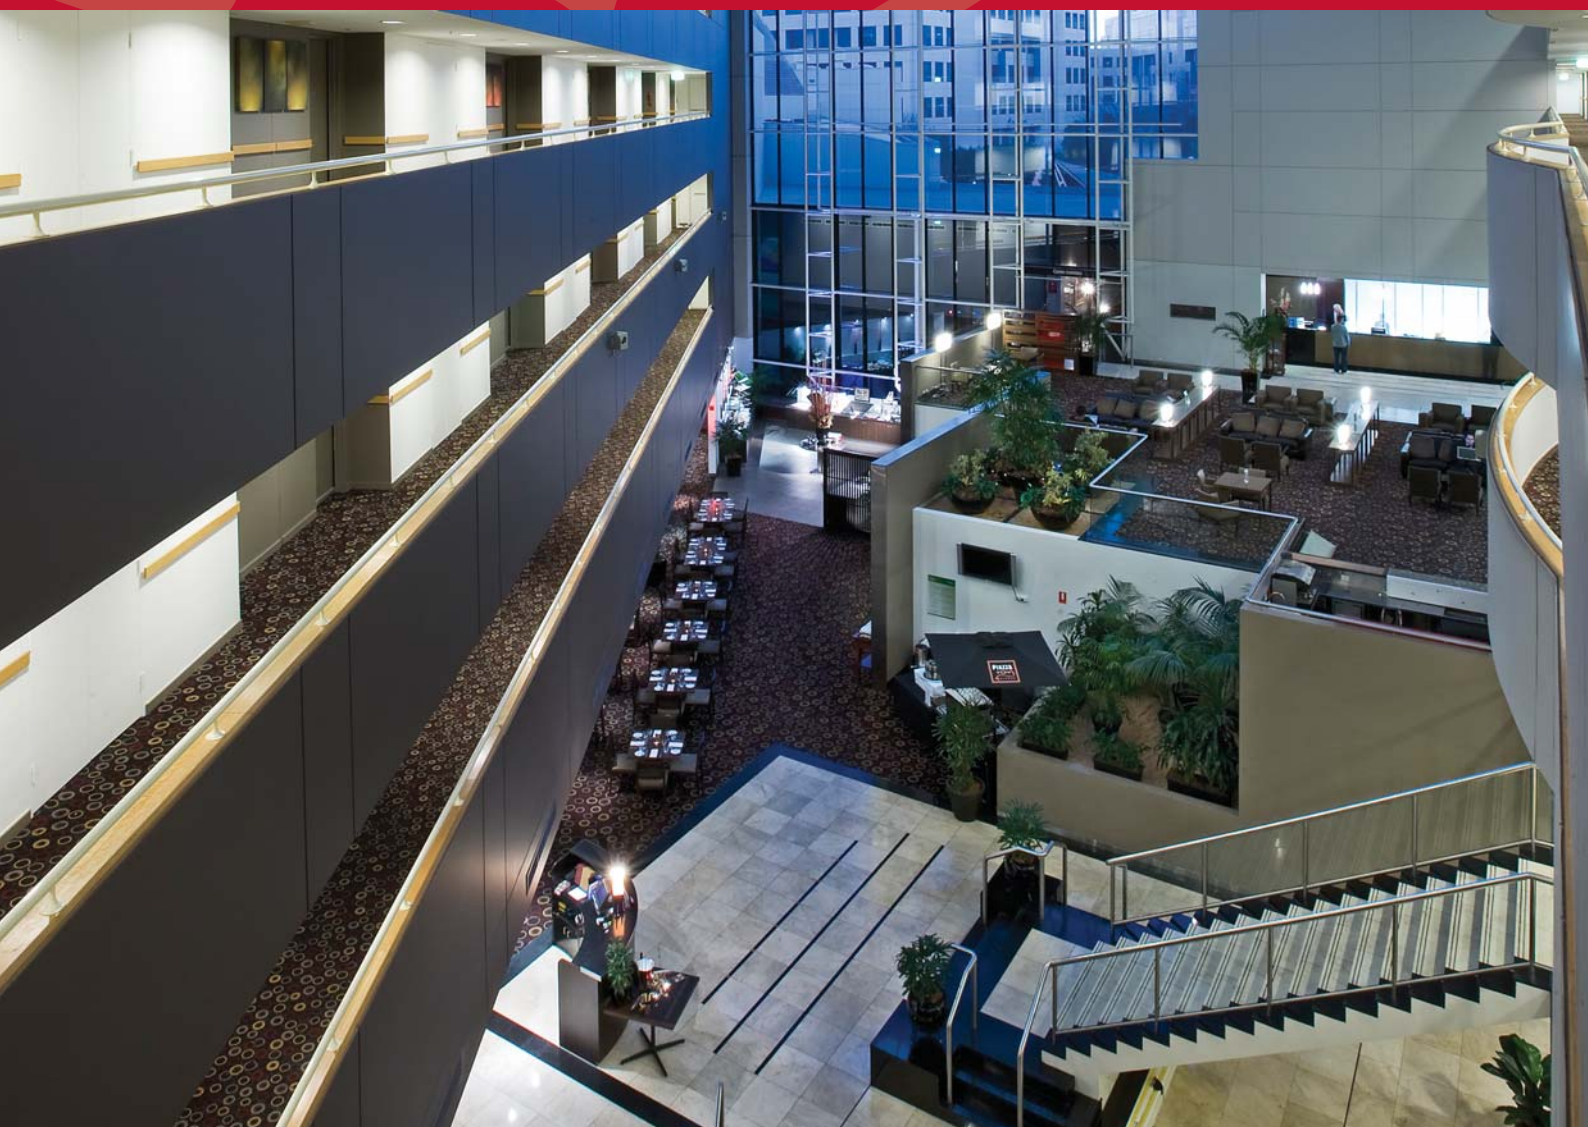

CROWNE PLAZA®

CANBERRA

THE PLACE TO MEET.

## SUCCESS:

*(noun)* | All you need to know about Crowne Plaza Canberra, its rooms, services and information on how you can make your meetings and stay a total success.

# WELCOME TO CROWNE PLAZA CANBERRA

The award winning Crowne Plaza Canberra is located right in the heart of the city centre, overlooking historical Glebe Park. Boasting 295 guest rooms, Redsalt Restaurant, Binara one Lounge Bar, Atrium Lounge, six meeting rooms, Business Centre, Earth Day Spa and Pro-Fit Health Club with sauna and outdoor pool truly make it *The Place To Meet*.

## SERVICES AND FACILITIES

Crowne Plaza Canberra features the well equipped Pro-Fit Health Club with sauna and outdoor pool, Earth Day Spa, 24 hour Business Centre, broadband in guest rooms, complimentary wireless connectivity in public areas and secure undercover car parking.